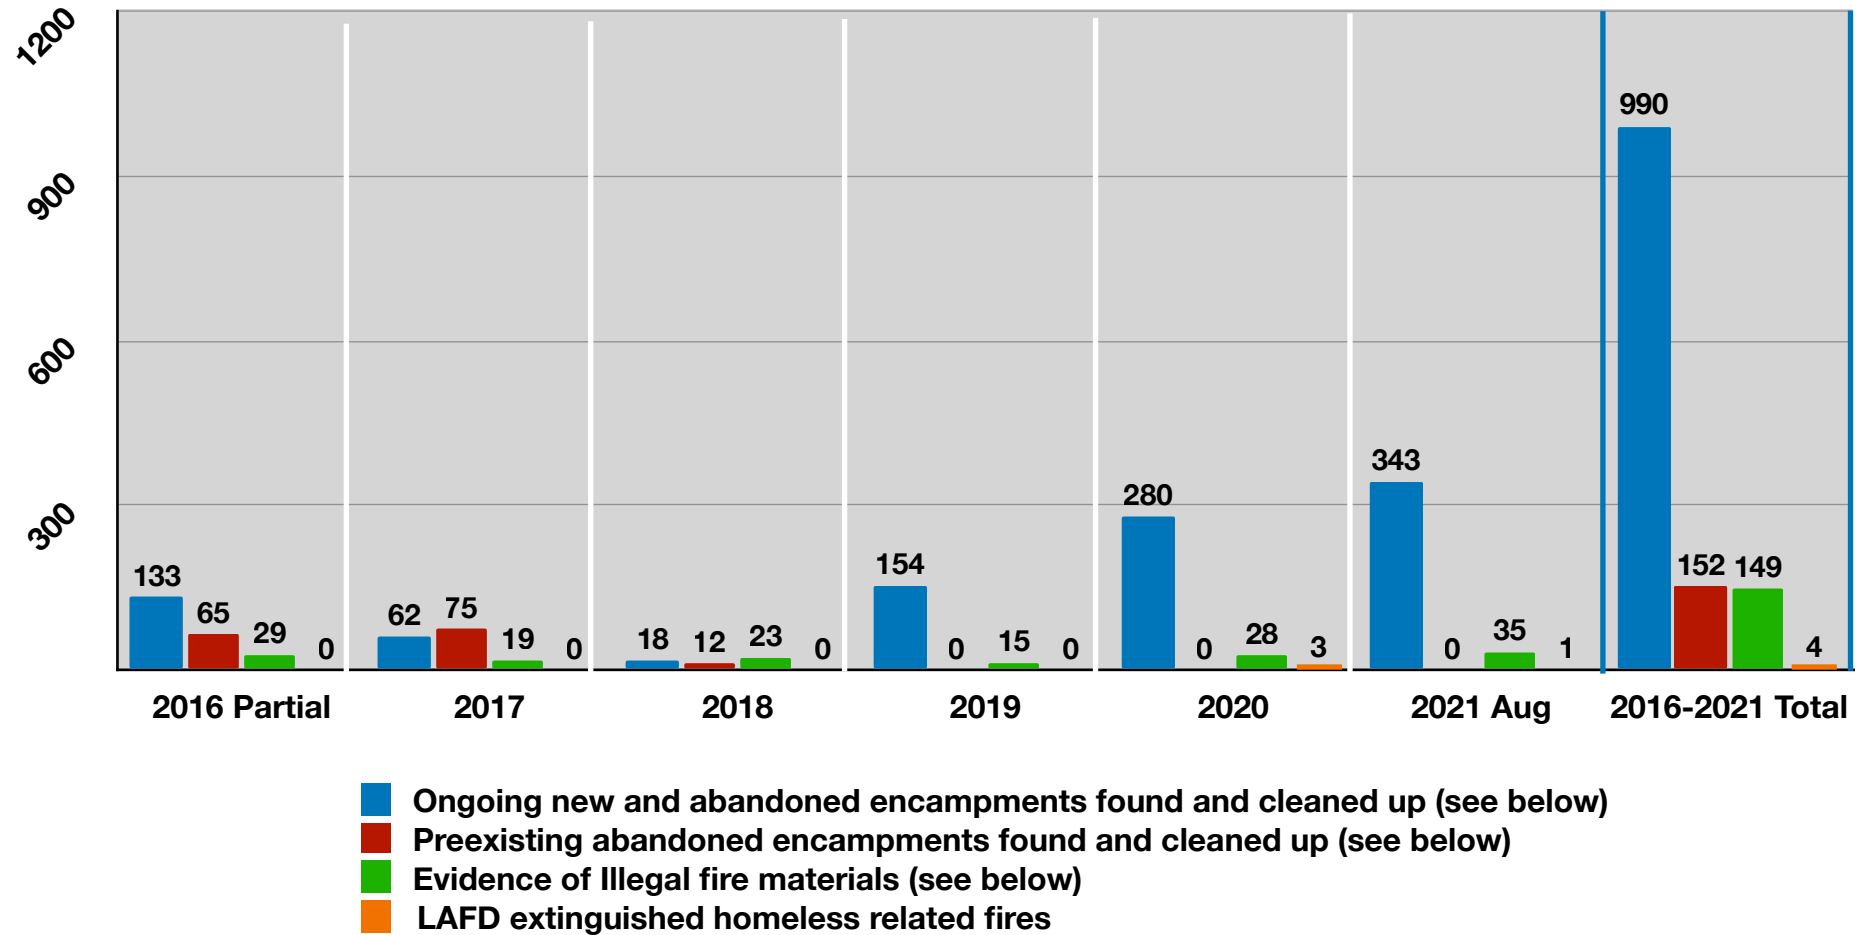

PPTFH First Responders Committee Results - Encampments

	2016 Partial	2017	2018	2019	2020	2021 Aug	2016-2021 Total
Ongoing new and abandoned encampments found and cleaned up (see below)	133	62	18	154	280	343	990
Preexisting abandoned encampments found and cleaned up (see below)	65	75	12	0	0	0	152
Evidence of Illegal fire materials (see below)	29	19	23	15	28	35	149
LAFD extinguished homeless related fires	0	0	0	0	3	1	4

Ongoing new and abandoned encampments found and cleaned up: (2016 - 2021) Remnants of new and abandoned encampments found along **beaches, bluffs and parks and cleaned up by PPTFH volunteers, Dept. of Beaches and Harbors and other community volunteers.**

Evidence of illegal fire materials: Related to either abandoned homeless encampments or general public cooking and warming fires.